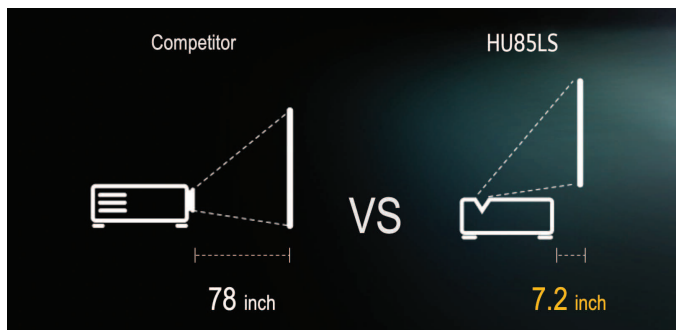

# 4K UHD Laser CineBeam Projector

HU85LS

KEY FEATURES

- Up to 120" Screen**
- 4K UHD (3840 x 2160)**
- Laser (20,000 hour Lamp Life)**
- 2700 ANSI Lumens**
- HDR10 High Dynamic Range Video**
- Advanced Edge Adjustment (12 point Warping)**
- Dolby Atmos® Compatible**

The HU85LS has an Ultra Short Throw that allows it to be at the front of a room like a TV while delivering up to 120" screen size. Unlike conventional projectors that make three colors with one light source, the HU85LS adopts 3-channel laser technology to create RGB color via different light sources. Because of this, the HU85LS has no color wheel, so it significantly reduces "rainbow" effects that can be experienced by conventional projectors.

## Ultra Short Throw

With the HU85LS's advanced Ultra Short Throw, you can enjoy a 90-inch cinematic screen by placing it just 2 inches away from the wall. And for a 120-inch screen, it only needs to be 7.2 inches from the wall