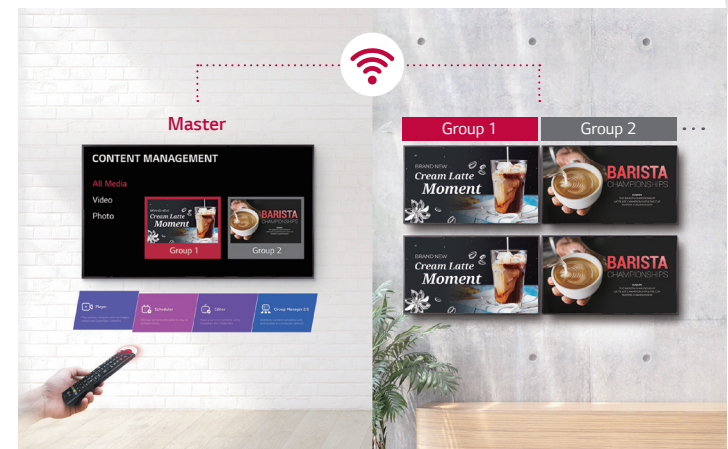

### Powerful webOS Smart Signage Platform

#### Easy Content Management

The embedded CMS (Content Management System) allows you to create and edit content using internal/external sources as well as set playlists to play at the desired schedule without the need for a separate PC. Thanks to the intuitive GUI and a menu structure based on usage scenarios, content management has been made much easier.

#### Simple Group Management

The embedded Group Manager makes a master display work as a server and manage other displays<sup>1</sup> connected on the same network. This way you can group and control multiple displays in your place of business and distribute playlists to them all at once, using input devices such as a remote control.