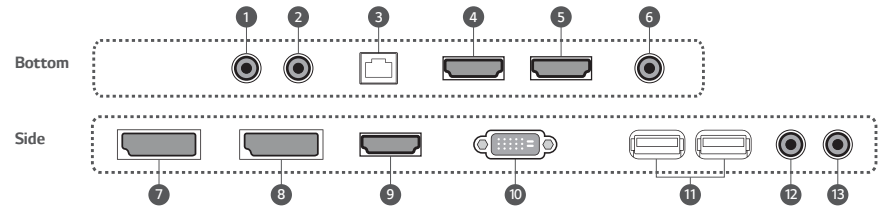

1 AUDIO IN	6 IR & LIGHT SENSOR	11 USB IN
2 AUDIO OUT	7 DP IN	12 RS232C IN
3 LAN	8 DP OUT	13 RS232C OUT
4 HDMI IN 1	9 HDMI 3	
5 HDMI IN 2	10 DVI-D IN	

* Dimensions & Jack Panels (Read/Side) may differ from the above image, so please contact LG salesteam to verify before ordering.