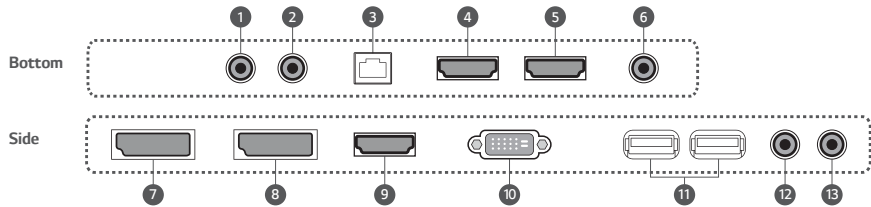

Connectivity

86"

1 AUDIO IN	6 IR & LIGHT SENSOR	11 USB IN
2 AUDIO OUT	7 DP IN	12 RS232C IN
3 LAN	8 DP OUT	13 RS232C OUT
4 HDMI IN 1	9 HDMI 3	
5 HDMI IN 2	10 DVI-D IN	

75"