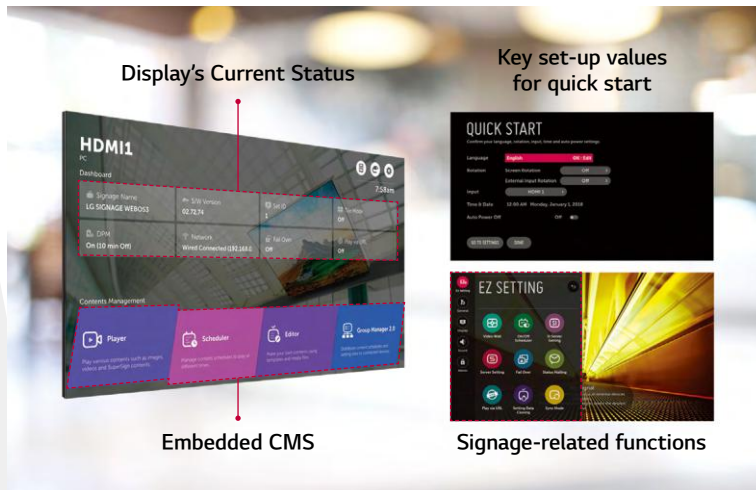

High Performance and Great Scalability

Thanks to its built-in SoC and webOS smart signage platform, the VH7E series can execute several tasks at once while providing smooth content playback without the need for a media player. As webOS supports HTML5 as a web-based platform and offers SDK(Soft Development Kit), it is even easier for SIs to build and optimize their web apps.

Flexible Content Creation

Four different videos can be played simultaneously via web apps, and various animation effects, such as scaling or rotating, are added to content using CSS(Cascading Style Sheets) transition effects. Real-time streaming* is also available, providing the flexibility to organize and diversify content free from capacity limits.

* Supported protocols : RTSP, RTP, HLS, UDP Multicast

Artistic Immersion, Overwhelming Captivation

VH7E series

User-Friendly Smart Signage UX

Intuitive Menu Structure

The menu structure has been optimized for commercial use. It simplifies approach flows and groups similar functions together, adopting a more intuitive GUI for ease of use. This way, users can avoid having to do trial-and-error when exploring desired functions and managing displays.

Dedicated GUI for Portrait Orientation

The conventional GUI (Graphic User Interface) was designed based on landscape-oriented consumer TV usage, so OSD (On Screen Display) wasn't well-suited for screens in portrait mode. The OSD of the VH7E series, however, consists of a long range menu with bigger font sizes and a 9:16 ratio, creating a comfortable and efficient business environment.