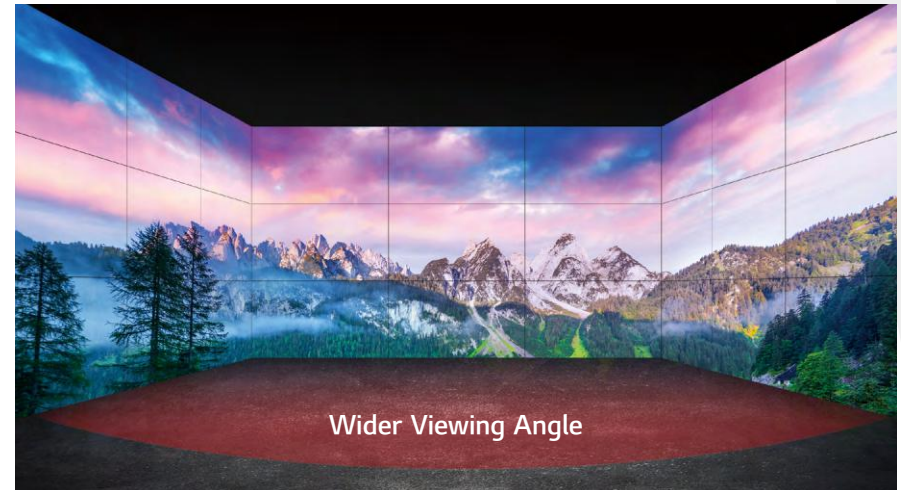

* All images are for illustrative purposes only.

Artistic Immersion, Overwhelming Captivation

VH7E series

Achieving Incredible Immersion

Seamless Large Screens with Extreme-Narrow Bezel

The borderless design, with its 0.9 mm* even bezel and 1.8 mm* BtB (Bezel to Bezel), verified by Nemko, minimizes bezel interference and delivers immersive and seamless content on assembled video wall screens.

* The "Conventional" refers to displays which do not include an image improvement algorithm.

Artistic Immersion, Overwhelming Captivation

VH7E series

Vivid and Dynamic Picture Quality

Higher Viewing Angle

Large screens are usually positioned higher than human-eye level, making uniform picture quality essential for video walls. The viewing angle of the VH7E series is high enough to display vivid colors throughout the screen with no distortion.

45°* High Viewing Angle

Wider Viewing Angle

It is well known that LG IPS panel technology provides better control of liquid crystals, which in turn allows the screen to be viewed at virtually any angle. Thereby, the VH7E series captivates the attention of more viewers with lifelike colors, regardless of their viewing position.