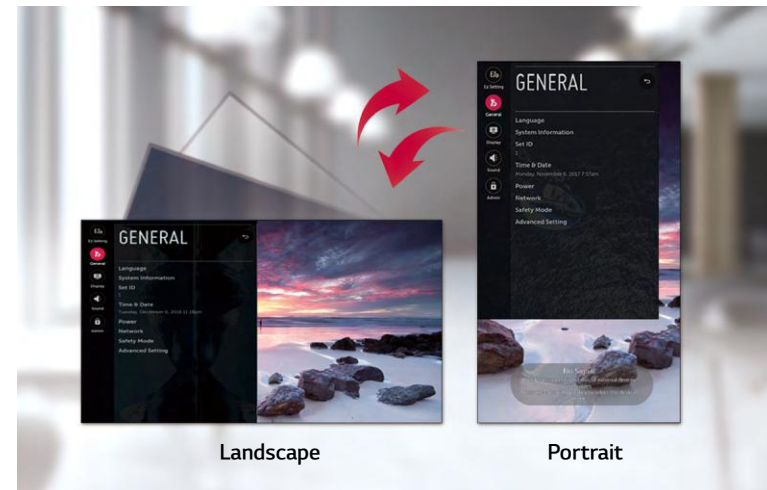

Flexible Content Creation

Four different videos can be played simultaneously via web apps, and various animation effects, such as scaling or rotating, are added to content using CSS(Cascading Style Sheets) transition effects. Real-time streaming* is also available, providing the flexibility to organize and diversify content free from capacity limits.

* Supported protocols : RTSP, RTP, HLS, UDP Multicast

Artistic Immersion, Overwhelming Captivation

VH7E series

User-Friendly Smart Signage UX

Intuitive Menu Structure

The menu structure has been optimized for commercial use. It simplifies approach flows and groups similar functions together, adopting a more intuitive GUI for ease of use. This way, users can avoid having to do trial-and-error when exploring desired functions and managing displays.

Dedicated GUI for Portrait Orientation

The conventional GUI (Graphic User Interface) was designed based on landscape-oriented consumer TV usage, so OSD (On Screen Display) wasn't well-suited for screens in portrait mode. The OSD of the VH7E series, however, consists of a long range menu with bigger font sizes and a 9:16 ratio, creating a comfortable and efficient business environment.